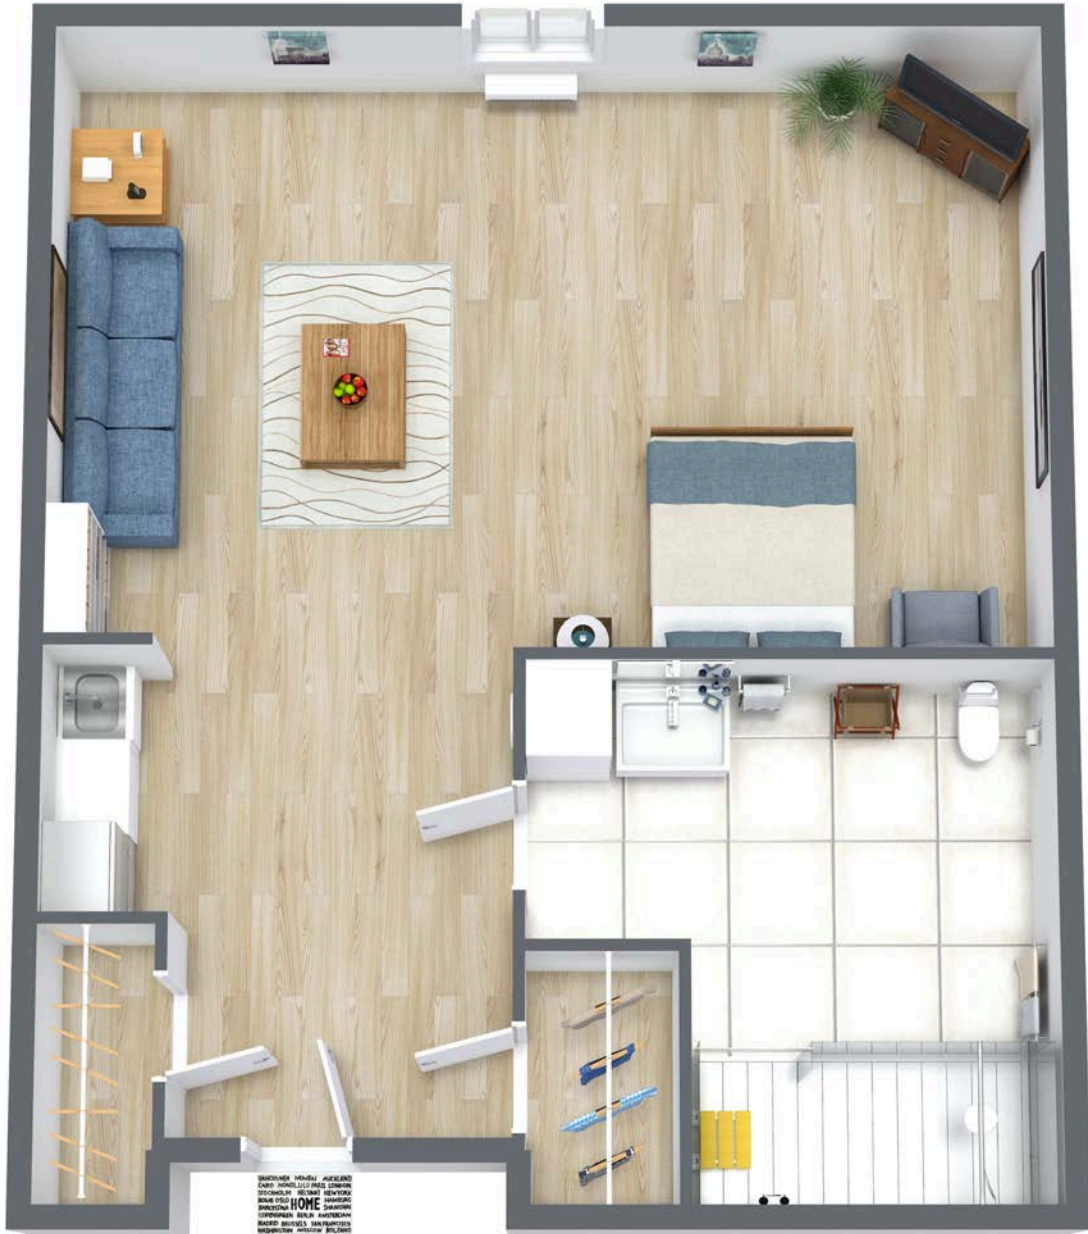

02/2025

STUDIO PLUS

393 SQ. FT.

734-283-6000

18533 Quarry St., Riverview, 48193

www.michiganhouseseniorliving.com